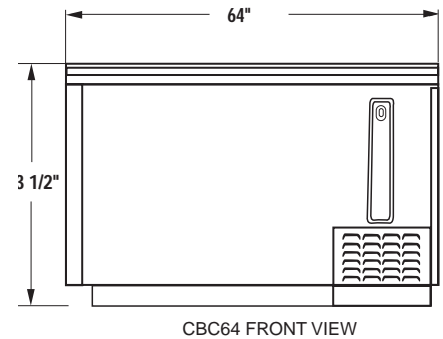

Optional Features & Accessories

- 3 & 4" Locking, Swivel Casters
- 6" Adjustable Legs
- SS Models — Stainless Steel Exterior, Galvanized Steel Interior
- Remote Models
- Additional Bin Dividers
- Locking Lids

SPECIFICATIONS

DIMENSIONAL DATA

Refrigerator Model #

CBC37 CBC50 CBC64 CBC95

	CBC37	CBC50	CBC64	CBC95
Net Capacity (cu. ft.)	10.3	15.1	20.3	32.0
Case Capacity – 12 oz. Bottle (# Cases)	12	18	25	40
Case Capacity – 12 oz. Cans (# Cases)	18 1/2	27	37	59
Width, Overall (in.)	37	50	64	95
Depth, Overall (Less Cap Catcher) (in.)	27 1/2	27 1/2	27 1/2	27 1/2
Height, Overall (in.)	33 1/2	33 1/2	33 1/2	33 1/2
Number of Slide Lids	1	2	2	3
Number of Bin Dividers	2	3	4	8
Condensing Unit Size (H.P.)	1/5	1/3	1/3	1/2
Refrigerant	R-134a	R-134A	R-134A	R-134A
Cabinet Electrical Specs	115/60/1	115/60/1	115/60/1	115/60/1
Total Amps	5.2	8.0	8.0	10.3
Power Supply Cord	YES	YES	YES	YES
Shipping Weight (lbs.)	215	265	315	435
Shipping Height (in.)	44	39	39	39
Shipping Length (in.)	33	57 3/4	71 3/4	102 3/4
Shipping Depth (in.)	41	30 1/4	30 1/4	30 1/4