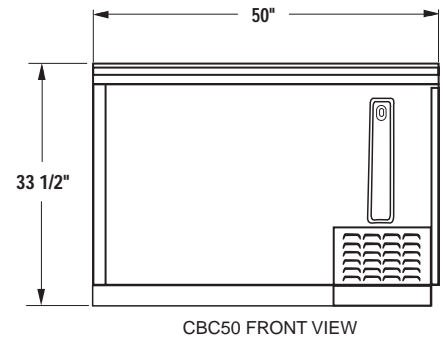

Model CBC64

Model CBC95

Standard Features

- Available in 37", 50", 64", 95" Widths
- Modern, State-of-the-Art Styling
- Wear Resistant Black Vinyl Coated Steel Exterior with All Stainless Steel Countertop and Slide Lids for Lifetime Durability
- Heavy Duty, Long Lasting Galvanized Steel Interior
- Performance Rated Refrigeration System Utilizing Environmentally Safe R-134a Refrigerant
- Front, Rear and Side Venting Louvers Allow Greater Condenser Air Flow for Tight Fit Installations
- Easily Accessible and Serviceable Slide-Out Condensing Unit
- Automatic, Energy Saving, Non-Electric Condensate Disposal System with Easily Accessible, Front Mounted Cleanout Drainage Hose And Drain Pan
- High Density, Non-CFC Polyurethane Foamed-In-Place Insulation
- Epoxy Coated, Heavy Duty, Adjustable Steel Wire Storage Bin Dividers to Maximize Storage Space
- Heavy Duty Bottle Cap Opener with Extra Capacity, Removable Cap Catcher
- Extra Long 10' Power Supply Cord and Plug Attached

SPECIFICATIONS

DIMENSIONAL DATA

Refrigerator Model #

CBC37 CBC50 CBC64 CBC95

	CBC37	CBC50	CBC64	CBC95
Net Capacity (cu. ft.)	10.3	15.1	20.3	32.0
Case Capacity – 12 oz. Bottle (# Cases)	12	18	25	40
Case Capacity – 12 oz. Cans (# Cases)	18 1/2	27	37	59
Width, Overall (in.)	37	50	64	95
Depth, Overall (Less Cap Catcher) (in.)	27 1/2	27 1/2	27 1/2	27 1/2
Height, Overall (in.)	33 1/2	33 1/2	33 1/2	33 1/2
Number of Slide Lids	1	2	2	3
Number of Bin Dividers	2	3	4	8
Condensing Unit Size (H.P.)	1/5	1/3	1/3	1/2
Refrigerant	R-134a	R-134A	R-134A	R-134A
Cabinet Electrical Specs	115/60/1	115/60/1	115/60/1	115/60/1
Total Amps	5.2	8.0	8.0	10.3
Power Supply Cord	YES	YES	YES	YES
Shipping Weight (lbs.)	215	265	315	435
Shipping Height (in.)	44	39	39	39
Shipping Length (in.)	33	57 3/4	71 3/4	102 3/4
Shipping Depth (in.)	41	30 1/4	30 1/4	30 1/4