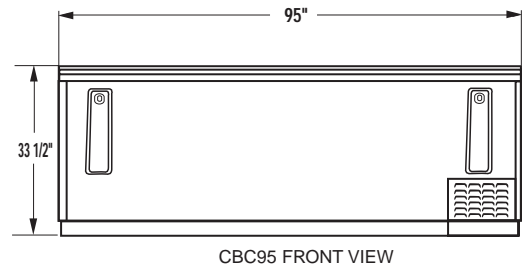

Model CBC64

Model CBC95

Standard Features

- Available in 37", 50", 64", 95" Widths
- Modern, State-of-the-Art Styling
- Wear Resistant Black Vinyl Coated Steel Exterior with All Stainless Steel Countertop and Slide Lids for Lifetime Durability
- Heavy Duty, Long Lasting Galvanized Steel Interior
- Performance Rated Refrigeration System Utilizing Environmentally Safe R-134a Refrigerant
- Front, Rear and Side Venting Louvers Allow Greater Condenser Air Flow for Tight Fit Installations
- Easily Accessible and Serviceable Slide-Out Condensing Unit
- Automatic, Energy Saving, Non-Electric Condensate Disposal System with Easily Accessible, Front Mounted Cleanout Drainage Hose And Drain Pan
- High Density, Non-CFC Polyurethane Foamed-In-Place Insulation
- Epoxy Coated, Heavy Duty, Adjustable Steel Wire Storage Bin Dividers to Maximize Storage Space
- Heavy Duty Bottle Cap Opener with Extra Capacity, Removable Cap Catcher
- Extra Long 10' Power Supply Cord and Plug Attached

SPECIFICATIONS

DIMENSIONAL DATA

Refrigerator Model #

CBC37 CBC50 CBC64 CBC95

	CBC37	CBC50	CBC64	CBC95
Net Capacity (cu. ft.)	10.3	15.1	20.3	32.0
Case Capacity – 12 oz. Bottle (# Cases)	12	18	25	40
Case Capacity – 12 oz. Cans (# Cases)	18 1/2	27	37	59
Width, Overall (in.)	37	50	64	95
Depth, Overall (Less Cap Catcher) (in.)	27 1/2	27 1/2	27 1/2	27 1/2
Height, Overall (in.)	33 1/2	33 1/2	33 1/2	33 1/2
Number of Slide Lids	1	2	2	3
Number of Bin Dividers	2	3	4	8
Condensing Unit Size (H.P.)	1/5	1/3	1/3	1/2
Refrigerant	R-134a	R-134A	R-134A	R-134A
Cabinet Electrical Specs	115/60/1	115/60/1	115/60/1	115/60/1
Total Amps	5.2	8.0	8.0	10.3
Power Supply Cord	YES	YES	YES	YES
Shipping Weight (lbs.)	215	265	315	435
Shipping Height (in.)	44	39	39	39
Shipping Length (in.)	33	57 3/4	71 3/4	102 3/4
Shipping Depth (in.)	41	30 1/4	30 1/4	30 1/4