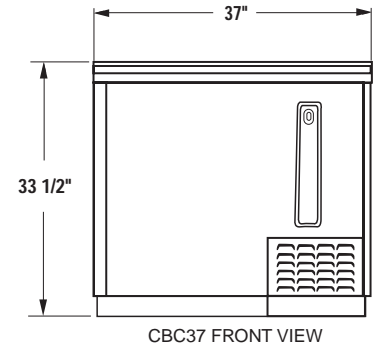

Model CBC64

Model CBC95

Standard Features

- Available in 37", 50", 64", 95" Widths
- Modern, State-of-the-Art Styling
- Wear Resistant Black Vinyl Coated Steel Exterior with All Stainless Steel Countertop and Slide Lids for Lifetime Durability
- Heavy Duty, Long Lasting Galvanized Steel Interior
- Performance Rated Refrigeration System Utilizing Environmentally Safe R-134a Refrigerant
- Front, Rear and Side Venting Louvers Allow Greater Condenser Air Flow for Tight Fit Installations
- Easily Accessible and Serviceable Slide-Out Condensing Unit
- Automatic, Energy Saving, Non-Electric Condensate Disposal System with Easily Accessible, Front Mounted Cleanout Drainage Hose And Drain Pan
- High Density, Non-CFC Polyurethane Foamed-In-Place Insulation
- Epoxy Coated, Heavy Duty, Adjustable Steel Wire Storage Bin Dividers to Maximize Storage Space
- Heavy Duty Bottle Cap Opener with Extra Capacity, Removable Cap Catcher
- Extra Long 10' Power Supply Cord and Plug Attached

SPECIFICATIONS

DIMENSIONAL DATA

Refrigerator Model #

CBC37 CBC50 CBC64 CBC95

	CBC37	CBC50	CBC64	CBC95
Net Capacity (cu. ft.)	10.3	15.1	20.3	32.0
Case Capacity – 12 oz. Bottle (# Cases)	12	18	25	40
Case Capacity – 12 oz. Cans (# Cases)	18 1/2	27	37	59
Width, Overall (in.)	37	50	64	95
Depth, Overall (Less Cap Catcher) (in.)	27 1/2	27 1/2	27 1/2	27 1/2
Height, Overall (in.)	33 1/2	33 1/2	33 1/2	33 1/2
Number of Slide Lids	1	2	2	3
Number of Bin Dividers	2	3	4	8
Condensing Unit Size (H.P.)	1/5	1/3	1/3	1/2
Refrigerant	R-134a	R-134A	R-134A	R-134A
Cabinet Electrical Specs	115/60/1	115/60/1	115/60/1	115/60/1
Total Amps	5.2	8.0	8.0	10.3
Power Supply Cord	YES	YES	YES	YES
Shipping Weight (lbs.)	215	265	315	435
Shipping Height (in.)	44	39	39	39
Shipping Length (in.)	33	57 3/4	71 3/4	102 3/4
Shipping Depth (in.)	41	30 1/4	30 1/4	30 1/4