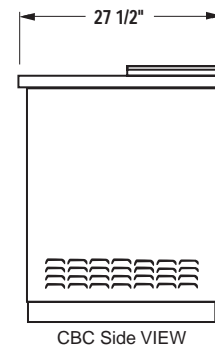

SPECIFICATIONS

DIMENSIONAL DATA

Refrigerator Model #

CBC37 CBC50 CBC64 CBC95

	CBC37	CBC50	CBC64	CBC95
Net Capacity (cu. ft.)	10.3	15.1	20.3	32.0
Case Capacity – 12 oz. Bottle (# Cases)	12	18	25	40
Case Capacity – 12 oz. Cans (# Cases)	18 1/2	27	37	59
Width, Overall (in.)	37	50	64	95
Depth, Overall (Less Cap Catcher) (in.)	27 1/2	27 1/2	27 1/2	27 1/2
Height, Overall (in.)	33 1/2	33 1/2	33 1/2	33 1/2
Number of Slide Lids	1	2	2	3
Number of Bin Dividers	2	3	4	8
Condensing Unit Size (H.P.)	1/5	1/3	1/3	1/2
Refrigerant	R-134a	R-134A	R-134A	R-134A
Cabinet Electrical Specs	115/60/1	115/60/1	115/60/1	115/60/1
Total Amps	5.2	8.0	8.0	10.3
Power Supply Cord	YES	YES	YES	YES
Shipping Weight (lbs.)	215	265	315	435
Shipping Height (in.)	44	39	39	39
Shipping Length (in.)	33	57 3/4	71 3/4	102 3/4
Shipping Depth (in.)	41	30 1/4	30 1/4	30 1/4