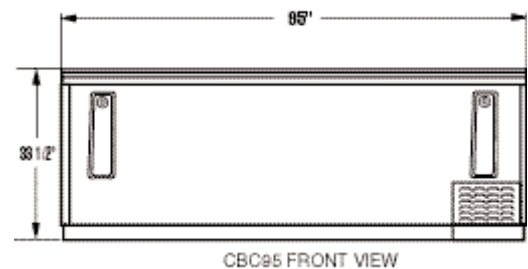

### SPECIFICATIONS DIMENSIONAL DATA

	CBC37-DC	CBC50-DC	CBC64-DC	CBC95-DC
Net Capacity (cu. ft.)	10.3	15.1	20.3	32.0
Case Capacity – 12 oz. Bottle (# Cases)	12	18	25	40
Case Capacity – 12 oz. Cans (# Cases)	18 1/2	27	37	59
Width, Overall (in.)	37	50	64	95
Depth, Overall (Less Cap Catcher) (in.)	27 1/2	27 1/2	27 1/2	27 1/2
Height, Overall (in.)	33 1/2	33 1/2	33 1/2	33 1/2
Number of Slide Lids	1	2	2	3
Number of Bin Dividers	2	3	4	8
Condensing Unit Size (H.P.)	1/5	1/3	1/3	1/2
Refrigerant	R-134a	R-134A	R-134A	R-134A
Cabinet Electrical Specs	115/60/1	115/60/1	115/60/1	115/60/1
Total Amps	5.2	8.0	8.0	10.3
Defrost Amps	4.4	4.4	5.2	6.1
Power Supply Cord	YES	YES	YES	YES
Shipping Weight (lbs.)	215	265	315	435
Shipping Height (in.)	44	39	39	39
Shipping Length (in.)	33	57 3/4	71 3/4	102 3/4
Shipping Depth (in.)	41	30 1/4	30 1/4	30 1/4