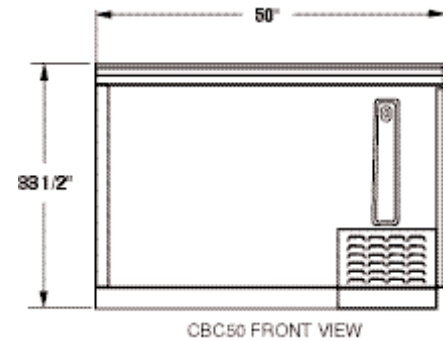

### SPECIFICATIONS DIMENSIONAL DATA

	CBC37-DC	CBC50-DC	CBC64-DC	CBC95-DC
Net Capacity (cu. ft.)	10.3	15.1	20.3	32.0
Case Capacity – 12 oz. Bottle (# Cases)	12	18	25	40
Case Capacity – 12 oz. Cans (# Cases)	18 1/2	27	37	59
Width, Overall (in.)	37	50	64	95
Depth, Overall (Less Cap Catcher) (in.)	27 1/2	27 1/2	27 1/2	27 1/2
Height, Overall (in.)	33 1/2	33 1/2	33 1/2	33 1/2
Number of Slide Lids	1	2	2	3
Number of Bin Dividers	2	3	4	8
Condensing Unit Size (H.P.)	1/5	1/3	1/3	1/2
Refrigerant	R-134a	R-134A	R-134A	R-134A
Cabinet Electrical Specs	115/60/1	115/60/1	115/60/1	115/60/1
Total Amps	5.2	8.0	8.0	10.3
Defrost Amps	4.4	4.4	5.2	6.1
Power Supply Cord	YES	YES	YES	YES
Shipping Weight (lbs.)	215	265	315	435
Shipping Height (in.)	44	39	39	39
Shipping Length (in.)	33	57 3/4	71 3/4	102 3/4
Shipping Depth (in.)	41	30 1/4	30 1/4	30 1/4