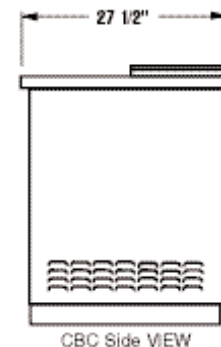

### SPECIFICATIONS DIMENSIONAL DATA

	CBC37-DC	CBC50-DC	CBC64-DC	CBC95-DC
Net Capacity (cu. ft.)	10.3	15.1	20.3	32.0
Case Capacity – 12 oz. Bottle (# Cases)	12	18	25	40
Case Capacity – 12 oz. Cans (# Cases)	18 1/2	27	37	59
Width, Overall (in.)	37	50	64	95
Depth, Overall (Less Cap Catcher) (in.)	27 1/2	27 1/2	27 1/2	27 1/2
Height, Overall (in.)	33 1/2	33 1/2	33 1/2	33 1/2
Number of Slide Lids	1	2	2	3
Number of Bin Dividers	2	3	4	8
Condensing Unit Size (H.P.)	1/5	1/3	1/3	1/2
Refrigerant	R-134a	R-134A	R-134A	R-134A
Cabinet Electrical Specs	115/60/1	115/60/1	115/60/1	115/60/1
Total Amps	5.2	8.0	8.0	10.3
Defrost Amps	4.4	4.4	5.2	6.1
Power Supply Cord	YES	YES	YES	YES
Shipping Weight (lbs.)	215	265	315	435
Shipping Height (in.)	44	39	39	39
Shipping Length (in.)	33	57 3/4	71 3/4	102 3/4
Shipping Depth (in.)	41	30 1/4	30 1/4	30 1/4