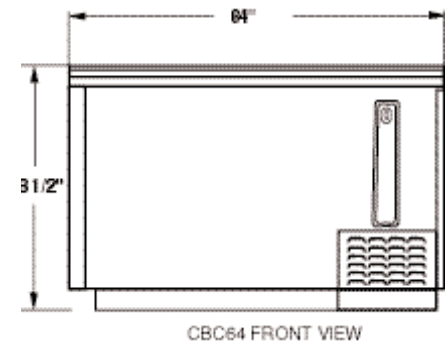

### SPECIFICATIONS DIMENSIONAL DATA

	CBC37-DC	CBC50-DC	CBC64-DC	CBC95-DC
Net Capacity (cu. ft.)	10.3	15.1	20.3	32.0
Case Capacity – 12 oz. Bottle (# Cases)	12	18	25	40
Case Capacity – 12 oz. Cans (# Cases)	18 1/2	27	37	59
Width, Overall (in.)	37	50	64	95
Depth, Overall (Less Cap Catcher) (in.)	27 1/2	27 1/2	27 1/2	27 1/2
Height, Overall (in.)	33 1/2	33 1/2	33 1/2	33 1/2
Number of Slide Lids	1	2	2	3
Number of Bin Dividers	2	3	4	8
Condensing Unit Size (H.P.)	1/5	1/3	1/3	1/2
Refrigerant	R-134a	R-134A	R-134A	R-134A
Cabinet Electrical Specs	115/60/1	115/60/1	115/60/1	115/60/1
Total Amps	5.2	8.0	8.0	10.3
Defrost Amps	4.4	4.4	5.2	6.1
Power Supply Cord	YES	YES	YES	YES
Shipping Weight (lbs.)	215	265	315	435
Shipping Height (in.)	44	39	39	39
Shipping Length (in.)	33	57 3/4	71 3/4	102 3/4
Shipping Depth (in.)	41	30 1/4	30 1/4	30 1/4