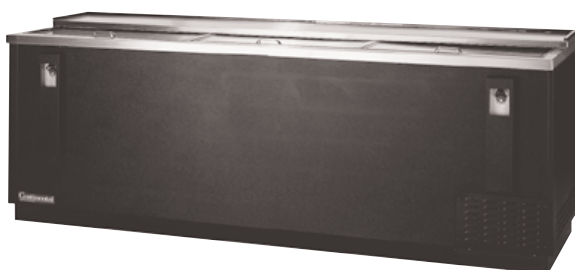

### VALUE LINE REFRIGERATORS

Utilizing Environmentally Safe, CFC-free R-134a Refrigerant

Model CBC37-DC

Model CBC50-DC

Model CBC64-DC

Model CBC95-DC

#### Standard Features

- Available in 37", 50", 64", 95" Widths
- Design to Hold Product Below 32° F
- Modern, State-of-the-Art Styling
- Wear Resistant Black Vinyl Coated Steel Exterior with All Stainless Steel Countertop and Slide Lids for Lifetime Durability
- Heavy Duty, Long Lasting Galvanized Steel Interior
- Performance Rated Refrigeration System Utilizing Environmentally Safe R-134a Refrigerant
- Front, Rear and Side Venting Louvers Allow Greater Condenser Air Flow for Tight Fit Installations
- Easily Accessible and Serviceable Slide-Out Condensing Unit
- Automatic, Energy Saving, Non-Electric Condensate Disposal System with Easily Accessible, Front Mounted Cleanout Drainage Hose And Drain Pan
- High Density, Non-CFC Polyurethane Foamed-In-Place Insulation
- Epoxy Coated, Heavy Duty, Adjustable Steel Wire Storage Bin Dividers to Maximize Storage Space
- Heavy Duty Bottle Cap Opener with Extra Capacity, Removable Cap Catcher
- Extra Long 10' Power Supply Cord and Plug Attached
- Automatic Defrosting Period is Timer Initiated