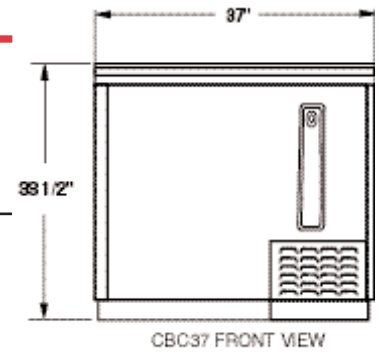

### SPECIFICATIONS DIMENSIONAL DATA

	CBC37-DC	CBC50-DC	CBC64-DC	CBC95-DC
Net Capacity (cu. ft.)	10.3	15.1	20.3	32.0
Case Capacity – 12 oz. Bottle (# Cases)	12	18	25	40
Case Capacity – 12 oz. Cans (# Cases)	18 1/2	27	37	59
Width, Overall (in.)	37	50	64	95
Depth, Overall (Less Cap Catcher) (in.)	27 1/2	27 1/2	27 1/2	27 1/2
Height, Overall (in.)	33 1/2	33 1/2	33 1/2	33 1/2
Number of Slide Lids	1	2	2	3
Number of Bin Dividers	2	3	4	8
Condensing Unit Size (H.P.)	1/5	1/3	1/3	1/2
Refrigerant	R-134a	R-134A	R-134A	R-134A
Cabinet Electrical Specs	115/60/1	115/60/1	115/60/1	115/60/1
Total Amps	5.2	8.0	8.0	10.3
Defrost Amps	4.4	4.4	5.2	6.1
Power Supply Cord	YES	YES	YES	YES
Shipping Weight (lbs.)	215	265	315	435
Shipping Height (in.)	44	39	39	39
Shipping Length (in.)	33	57 3/4	71 3/4	102 3/4
Shipping Depth (in.)	41	30 1/4	30 1/4	30 1/4