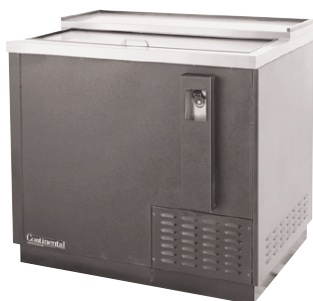

### VALUE LINE REFRIGERATORS

Utilizing Environmentally Safe, CFC-free R-134a Refrigerant

Model CBC37-DC

Model CBC50-DC

Model CBC64-DC

Model CBC95-DC

#### Standard Features

- Available in 37", 50", 64", 95" Widths
- Design to Hold Product Below 32° F
- Modern, State-of-the-Art Styling
- Wear Resistant Black Vinyl Coated Steel Exterior with All Stainless Steel Countertop and Slide Lids for Lifetime Durability
- Heavy Duty, Long Lasting Galvanized Steel Interior
- Performance Rated Refrigeration System Utilizing Environmentally Safe R-134a Refrigerant
- Front, Rear and Side Venting Louvers Allow Greater Condenser Air Flow for Tight Fit Installations
- Easily Accessible and Serviceable Slide-Out Condensing Unit
- Automatic, Energy Saving, Non-Electric Condensate Disposal System with Easily Accessible, Front Mounted Cleanout Drainage Hose And Drain Pan
- High Density, Non-CFC Polyurethane Foamed-In-Place Insulation
- Epoxy Coated, Heavy Duty, Adjustable Steel Wire Storage Bin Dividers to Maximize Storage Space
- Heavy Duty Bottle Cap Opener with Extra Capacity, Removable Cap Catcher
- Extra Long 10' Power Supply Cord and Plug Attached
- Automatic Defrosting Period is Timer Initiated