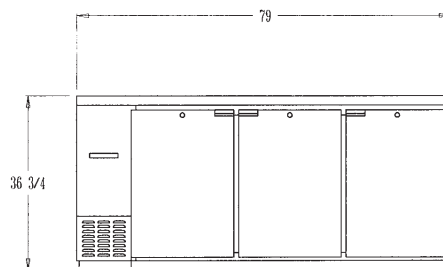

BACK BAR DISPLAY COOLERS

SPECIFICATIONS

DIMENSIONAL DATA

	Model BBC50-GD	Model BBC59-GD	Model BBC69-GD	Model BBC79-GD	Model BBC90-GD
Net Capacity (cu. ft.)	16	22	26	28	35
Barrel Capacity — (# of Barrel Type Kegs)	—	2	3	4	4
Straight Wall Capacity — (# of Straight Wall Kegs)	2	3	3	4	5
Width, Overall (in.)	50	59	69	79	90
Depth, Overall, (in.)	27	27	27	27	27
Height, Overall (in.)	36 ³ / ₄	36 ³ / ₄	36 ³ / ₄	36 ³ / ₄	36 ³ / ₄
Number of Doors	2	2	2	3	3
Number of Shelves	4	4	4	6	6
Condensing Unit Size (H.P.)	1/3	1/3	1/3	1/3	1/3
Refrigerant	R-134a	R-134a	R-134a	R-134a	R-134a
Cabinet Electrical Specs	115/60/1	115/60/1	115/60/1	115/60/1	115/60/1
Total Amps	9.6	9.6	10.3	10.3	13.3
Power Supply Cord (10 ft.)	YES	YES	YES	YES	YES
Shipping Weight (lbs.)	355	385	415	455	505
Shipping Height (in.)	46	46	46	46	46
Shipping Length (in.)	58	65	78	109	109
Shipping Depth (in.)	42	42	42	42	42

BBC50,59,69,79 & 90
SIDE VIEW

BBC50-GD FRONT VIEW

BBC59-GD FRONT VIEW

BBC69-GD FRONT VIEW

BBC79-GD FRONT VIEW

BBC90-GD FRONT VIEW

A Division of BALMAC International, Inc.
 61 Broadway Suite 1900, New York, NY 10006-2701
 (212) 898-9699 Fax: (212) 514-9234
www.bmil.com - bmil@bmil.com