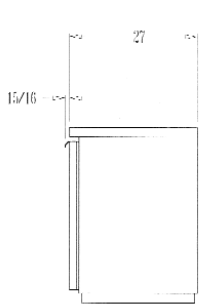

BACK BAR DISPLAY COOLERS

SPECIFICATIONS

DIMENSIONAL DATA

	Model BBC50-GD	Model BBC59-GD	Model BBC69-GD	Model BBC79-GD	Model BBC90-GD
Net Capacity (cu. ft.)	16	22	26	28	35
Barrel Capacity — (# of Barrel Type Kegs)	—	2	3	4	4
Straight Wall Capacity — (# of Straight Wall Kegs)	2	3	3	4	5
Width, Overall (in.)	50	59	69	79	90
Depth, Overall, (in.)	27	27	27	27	27
Height, Overall (in.)	36 ³ / ₄	36 ³ / ₄	36 ³ / ₄	36 ³ / ₄	36 ³ / ₄
Number of Doors	2	2	2	3	3
Number of Shelves	4	4	4	6	6
Condensing Unit Size (H.P.)	1/3	1/3	1/3	1/3	1/3
Refrigerant	R-134a	R-134a	R-134a	R-134a	R-134a
Cabinet Electrical Specs	115/60/1	115/60/1	115/60/1	115/60/1	115/60/1
Total Amps	9.6	9.6	10.3	10.3	13.3
Power Supply Cord (10 ft.)	YES	YES	YES	YES	YES
Shipping Weight (lbs.)	355	385	415	455	505
Shipping Height (in.)	46	46	46	46	46
Shipping Length (in.)	58	65	78	109	109
Shipping Depth (in.)	42	42	42	42	42

BBC50,59,69,79 & 90
SIDE VIEW

BBC50-GD FRONT VIEW

BBC59-GD FRONT VIEW

BBC69-GD FRONT VIEW

BBC79-GD FRONT VIEW

BBC90-GD FRONT VIEW

A Division of BALMAC International, Inc.
 61 Broadway Suite 1900, New York, NY 10006-2701
 (212) 898-9699 Fax: (212) 514-9234
www.bmil.com - bmil@bmil.com