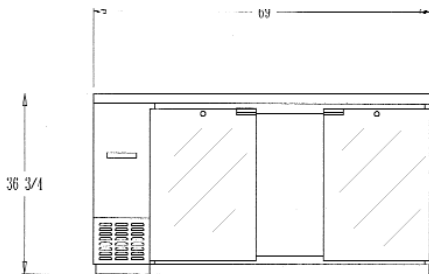

BACK BAR DISPLAY COOLERS

SPECIFICATIONS

DIMENSIONAL DATA

	Model BBC50-GD	Model BBC59-GD	Model BBC69-GD	Model BBC79-GD	Model BBC90-GD
Net Capacity (cu. ft.)	16	22	26	28	35
Barrel Capacity — (# of Barrel Type Kegs)	—	2	3	4	4
Straight Wall Capacity — (# of Straight Wall Kegs)	2	3	3	4	5
Width, Overall (in.)	50	59	69	79	90
Depth, Overall, (in.)	27	27	27	27	27
Height, Overall (in.)	36 ³ / ₄	36 ³ / ₄	36 ³ / ₄	36 ³ / ₄	36 ³ / ₄
Number of Doors	2	2	2	3	3
Number of Shelves	4	4	4	6	6
Condensing Unit Size (H.P.)	1/3	1/3	1/3	1/3	1/3
Refrigerant	R-134a	R-134a	R-134a	R-134a	R-134a
Cabinet Electrical Specs	115/60/1	115/60/1	115/60/1	115/60/1	115/60/1
Total Amps	9.6	9.6	10.3	10.3	13.3
Power Supply Cord (10 ft.)	YES	YES	YES	YES	YES
Shipping Weight (lbs.)	355	385	415	455	505
Shipping Height (in.)	46	46	46	46	46
Shipping Length (in.)	58	65	78	109	109
Shipping Depth (in.)	42	42	42	42	42

BBC50,59,69,79 & 90
SIDE VIEW

BBC50-GD FRONT VIEW

BBC59-GD FRONT VIEW

BBC69-GD FRONT VIEW

BBC79-GD FRONT VIEW

BBC90-GD FRONT VIEW

A Division of BALMAC International, Inc.
 61 Broadway Suite 1900, New York, NY 10006-2701
 (212) 898-9699 Fax: (212) 514-9234
www.bmil.com - bmil@bmil.com