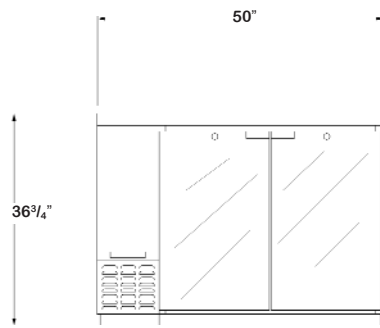

BACK BAR DISPLAY COOLERS

SPECIFICATIONS

DIMENSIONAL DATA

	Model BBC50-GD	Model BBC59-GD	Model BBC69-GD	Model BBC79-GD	Model BBC90-GD
Net Capacity (cu. ft.)	16	22	26	28	35
Barrel Capacity — (# of Barrel Type Kegs)	—	2	3	4	4
Straight Wall Capacity — (# of Straight Wall Kegs)	2	3	3	4	5
Width, Overall (in.)	50	59	69	79	90
Depth, Overall, (in.)	27	27	27	27	27
Height, Overall (in.)	36 ³ / ₄	36 ³ / ₄	36 ³ / ₄	36 ³ / ₄	36 ³ / ₄
Number of Doors	2	2	2	3	3
Number of Shelves	4	4	4	6	6
Condensing Unit Size (H.P.)	1/3	1/3	1/3	1/3	1/3
Refrigerant	R-134a	R-134a	R-134a	R-134a	R-134a
Cabinet Electrical Specs	115/60/1	115/60/1	115/60/1	115/60/1	115/60/1
Total Amps	9.6	9.6	10.3	10.3	13.3
Power Supply Cord (10 ft.)	YES	YES	YES	YES	YES
Shipping Weight (lbs.)	355	385	415	455	505
Shipping Height (in.)	46	46	46	46	46
Shipping Length (in.)	58	65	78	109	109
Shipping Depth (in.)	42	42	42	42	42

BBC50,59,69,79 & 90
SIDE VIEW

BBC50-GD FRONT VIEW

BBC59-GD FRONT VIEW

BBC69-GD FRONT VIEW

BBC79-GD FRONT VIEW

BBC90-GD FRONT VIEW

A Division of BALMAC International, Inc.
 61 Broadway Suite 1900, New York, NY 10006-2701
 (212) 898-9699 Fax: (212) 514-9234
www.bmil.com - bmil@bmil.com