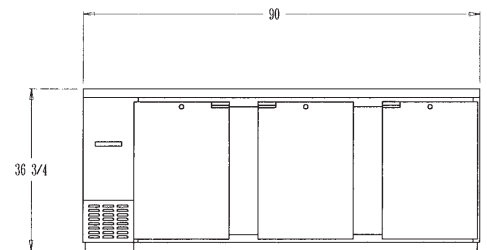

BACK BAR DISPLAY COOLERS

SPECIFICATIONS

DIMENSIONAL DATA

	Model BBC50-GD	Model BBC59-GD	Model BBC69-GD	Model BBC79-GD	Model BBC90-GD
Net Capacity (cu. ft.)	16	22	26	28	35
Barrel Capacity — (# of Barrel Type Kegs)	—	2	3	4	4
Straight Wall Capacity — (# of Straight Wall Kegs)	2	3	3	4	5
Width, Overall (in.)	50	59	69	79	90
Depth, Overall, (in.)	27	27	27	27	27
Height, Overall (in.)	36 ³ / ₄	36 ³ / ₄	36 ³ / ₄	36 ³ / ₄	36 ³ / ₄
Number of Doors	2	2	2	3	3
Number of Shelves	4	4	4	6	6
Condensing Unit Size (H.P.)	1/3	1/3	1/3	1/3	1/3
Refrigerant	R-134a	R-134a	R-134a	R-134a	R-134a
Cabinet Electrical Specs	115/60/1	115/60/1	115/60/1	115/60/1	115/60/1
Total Amps	9.6	9.6	10.3	10.3	13.3
Power Supply Cord (10 ft.)	YES	YES	YES	YES	YES
Shipping Weight (lbs.)	355	385	415	455	505
Shipping Height (in.)	46	46	46	46	46
Shipping Length (in.)	58	65	78	109	109
Shipping Depth (in.)	42	42	42	42	42

BBC50,59,69,79 & 90
SIDE VIEW

BBC50-GD FRONT VIEW

BBC59-GD FRONT VIEW

BBC69-GD FRONT VIEW

BBC79-GD FRONT VIEW

BBC90-GD FRONT VIEW

A Division of BALMAC International, Inc.
 61 Broadway Suite 1900, New York, NY 10006-2701
 (212) 898-9699 Fax: (212) 514-9234
www.bmil.com - bmil@bmil.com