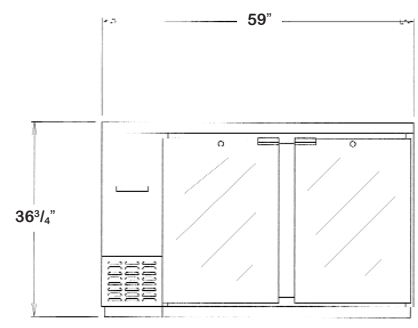

BACK BAR DISPLAY COOLERS

SPECIFICATIONS

DIMENSIONAL DATA

	Model BBC50-GD	Model BBC59-GD	Model BBC69-GD	Model BBC79-GD	Model BBC90-GD
Net Capacity (cu. ft.)	16	22	26	28	35
Barrel Capacity — (# of Barrel Type Kegs)	—	2	3	4	4
Straight Wall Capacity — (# of Straight Wall Kegs)	2	3	3	4	5
Width, Overall (in.)	50	59	69	79	90
Depth, Overall, (in.)	27	27	27	27	27
Height, Overall (in.)	36 ³ / ₄	36 ³ / ₄	36 ³ / ₄	36 ³ / ₄	36 ³ / ₄
Number of Doors	2	2	2	3	3
Number of Shelves	4	4	4	6	6
Condensing Unit Size (H.P.)	1/3	1/3	1/3	1/3	1/3
Refrigerant	R-134a	R-134a	R-134a	R-134a	R-134a
Cabinet Electrical Specs	115/60/1	115/60/1	115/60/1	115/60/1	115/60/1
Total Amps	9.6	9.6	10.3	10.3	13.3
Power Supply Cord (10 ft.)	YES	YES	YES	YES	YES
Shipping Weight (lbs.)	355	385	415	455	505
Shipping Height (in.)	46	46	46	46	46
Shipping Length (in.)	58	65	78	109	109
Shipping Depth (in.)	42	42	42	42	42

BBC50,59,69,79 & 90
SIDE VIEW

BBC50-GD FRONT VIEW

BBC59-GD FRONT VIEW

BBC69-GD FRONT VIEW

BBC79-GD FRONT VIEW

BBC90-GD FRONT VIEW

A Division of BALMAC International, Inc.
 61 Broadway Suite 1900, New York, NY 10006-2701
 (212) 898-9699 Fax: (212) 514-9234
www.bmil.com - bmil@bmil.com